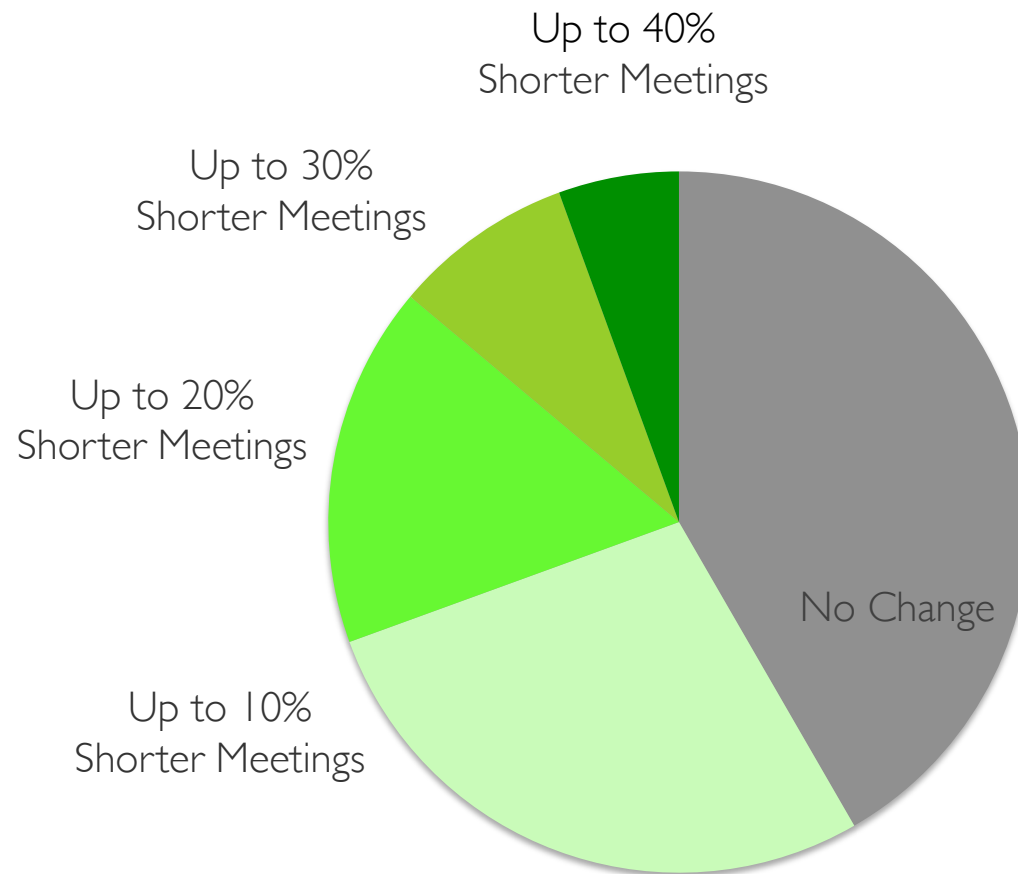

Question 7: Last Quarter, how much did your *client meetings per month* change?

ASTUTE WHEEL
Better advice. More clients.

©2016 iCommunicate Pty Ltd

Question 8: Following the program, where are you experiencing greater productivity? – *Length of Client Meetings*