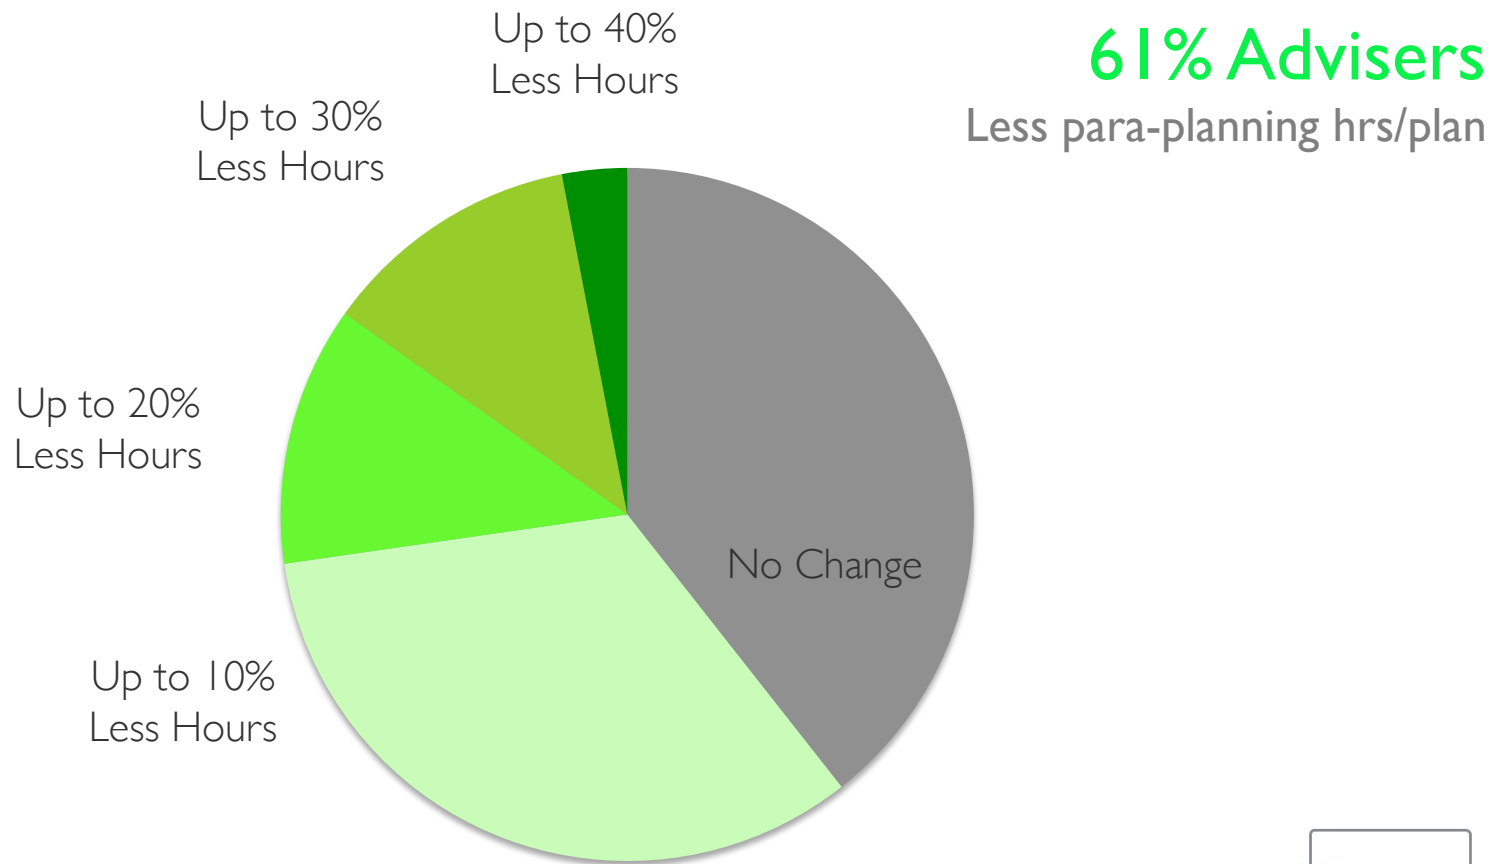

Question 8: Following the program, where are you experiencing greater productivity? – *Para-planning hours/client*

ASTUTE WHEEL
Better advice. More clients.

©2016 iCommunicate Pty Ltd