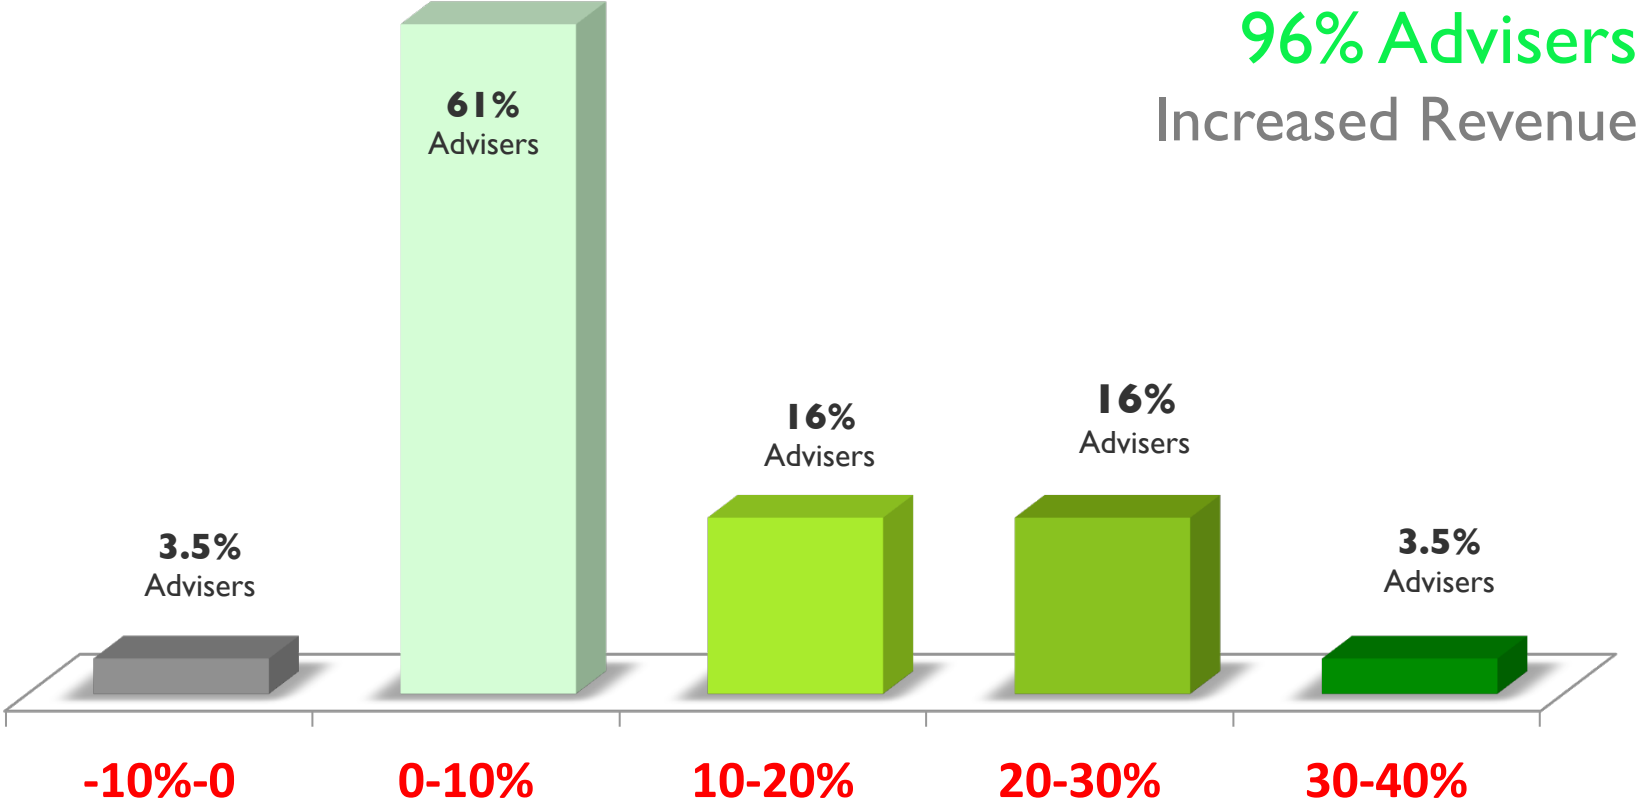

iCommunicate - Business Outcomes Survey 2016

Trusted Advisor

Client Engagement programs for Lawyers, Accountants
and Financial Advisers

AstuteAdvisor is a *Trusted Advisor* program for Financial Advisers using AstuteWeel Software
Results collated April 2016

Question 4: To what do you *attribute the referral increase*?

Question 5: Last Quarter, how much did your *total revenue* change?

Question 6: Last Quarter, how much did your *revenue per client* change?