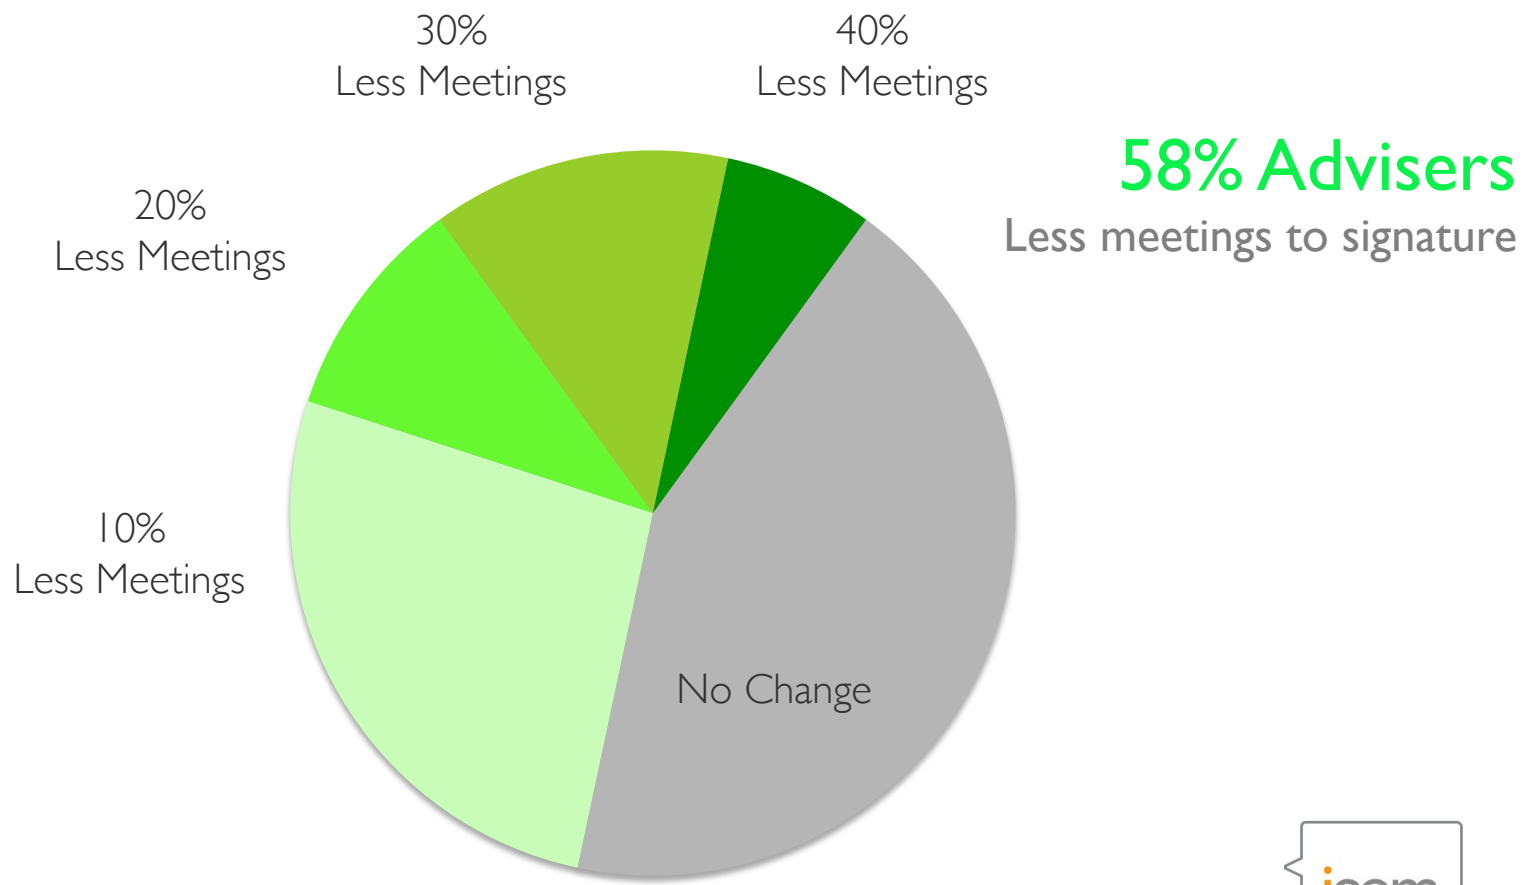

Question 8: Following the program, where are you experiencing greater productivity? – *Number of Meetings to Signature*