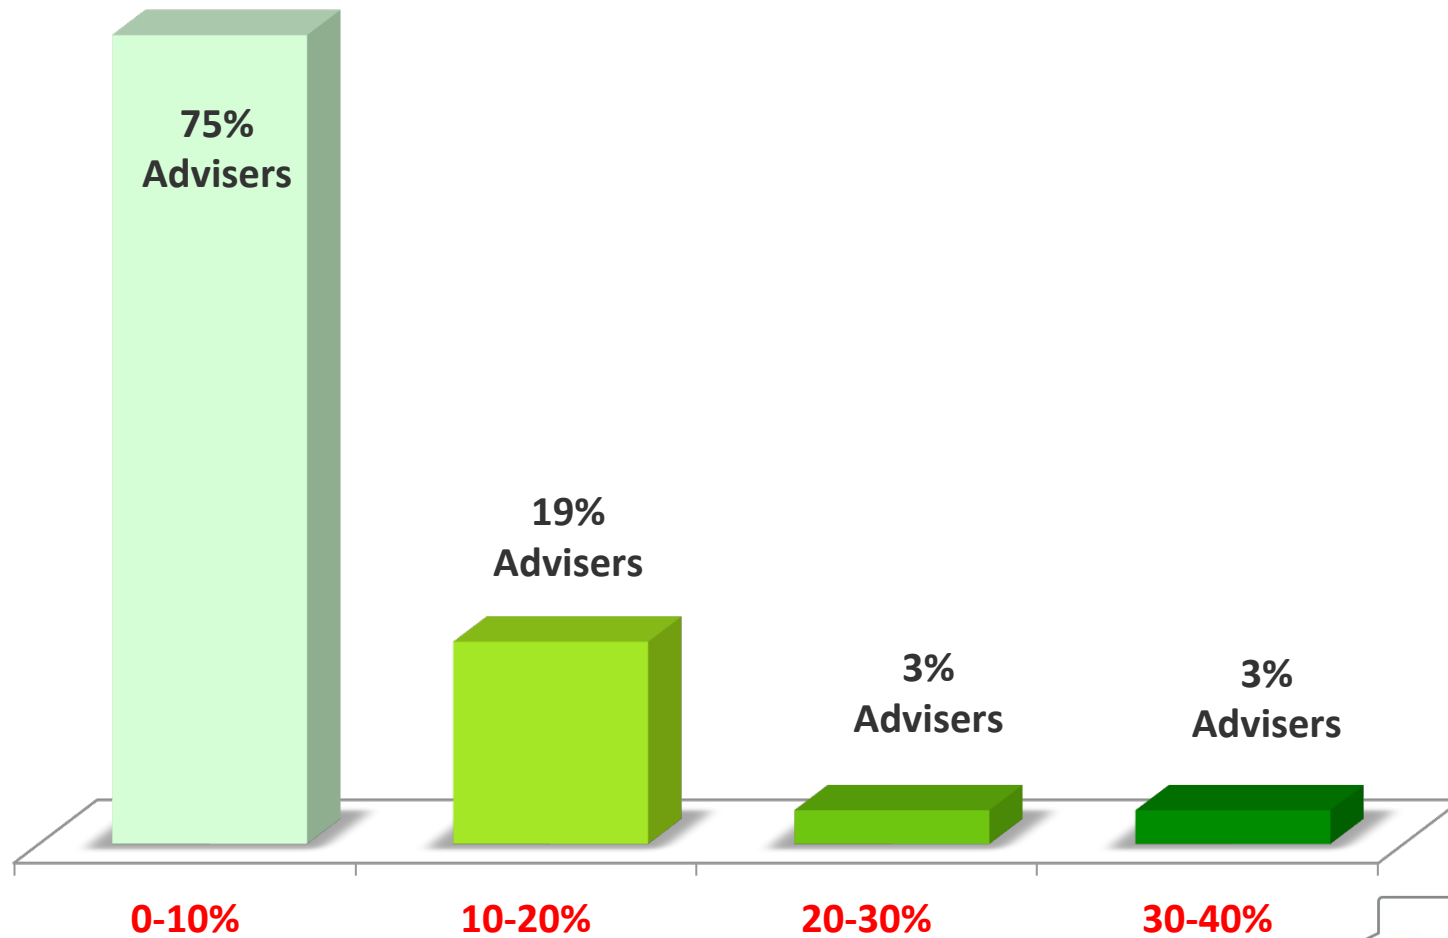

iCommunicate - Business Outcomes Survey 2016

Trusted Advisor

Client Engagement programs for Lawyers, Accountants
and Financial Advisers

AstuteAdvisor is a *Trusted Advisor* program for Financial Advisers using AstuteWeel Software
Results collated April 2016

Question 4: To what do you *attribute the referral increase*?

Question 5: Last Quarter, how much did your *total revenue* change?

Question 6: Last Quarter, how much did your *revenue per client* change?