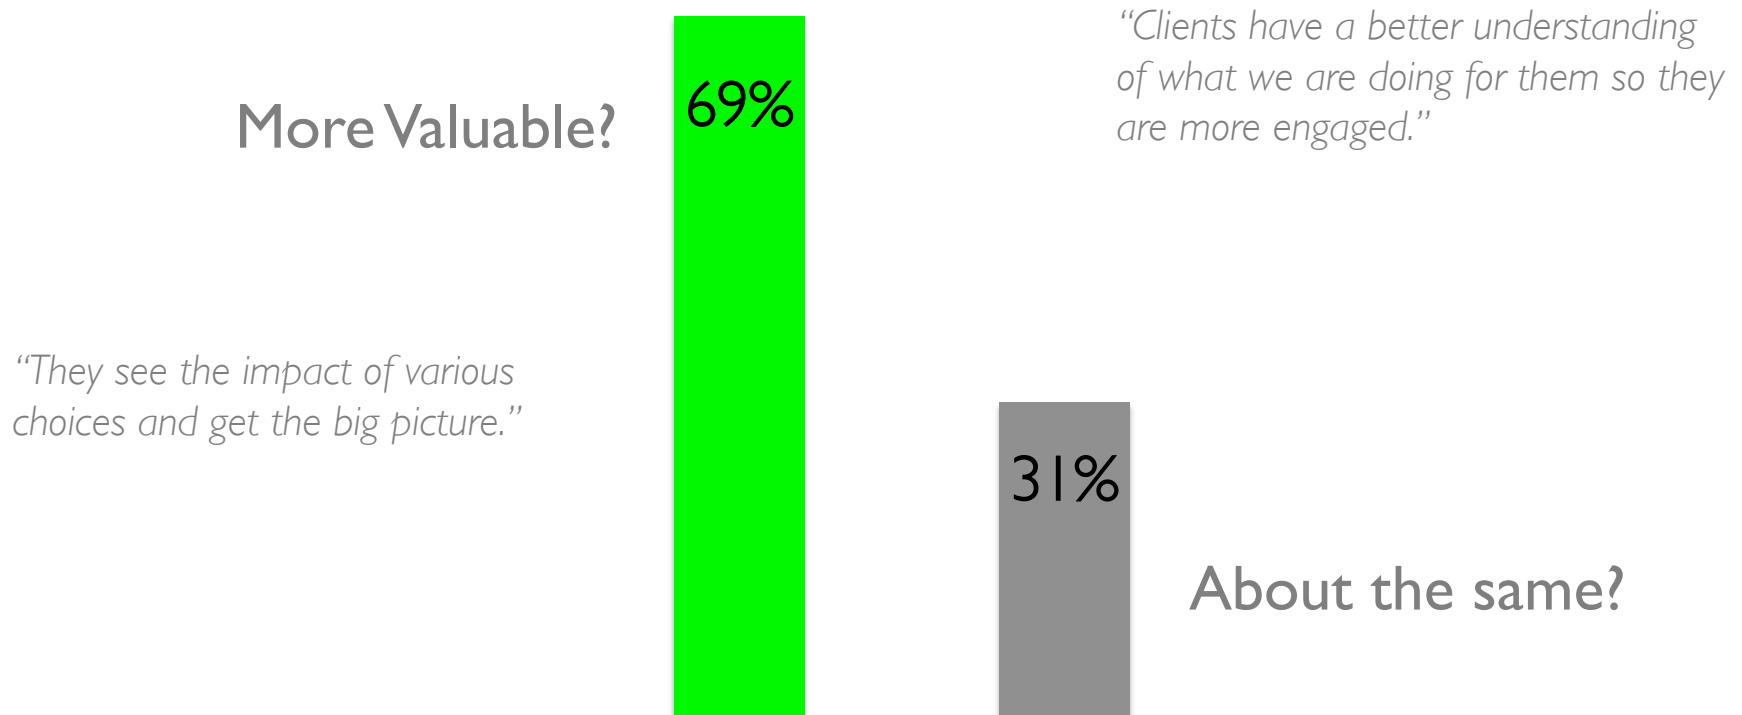

Question 1: Since the program, do your *clients* find your meetings: